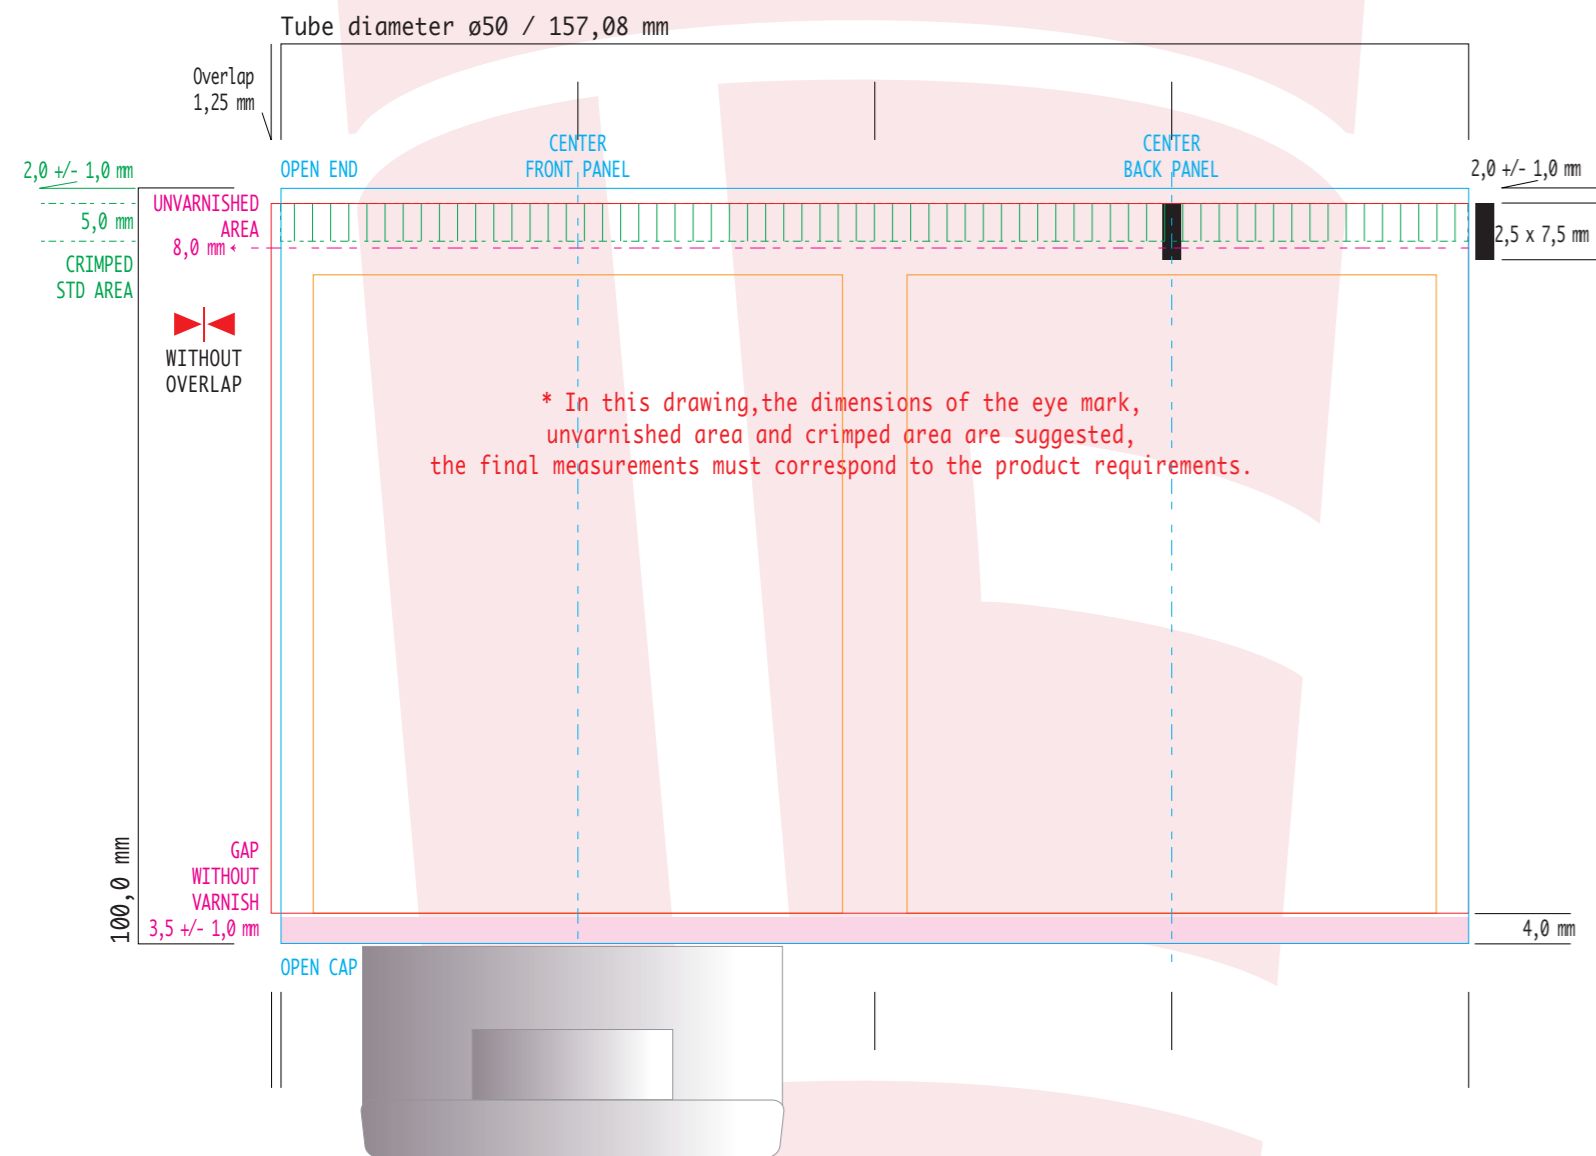

ARTWORK

SPECIFICATIONS FOR DIGITAL ART FILES

- Macintosh software.
- Illustration files, Adobe Illustrator (outlined/vector texts) and/or complete font folders.
- Image files, Adobe Photoshop, file extensions PSD, EPS, TIFF, 100% actual size, high resolution 300 dpi, CMYK process color model, layers, paths and direct channels.
- 8 direct inks as maximum (Pantone solid color book) + varnish finish.
- Add to the digital file a PDF file for a correct preview of the art.